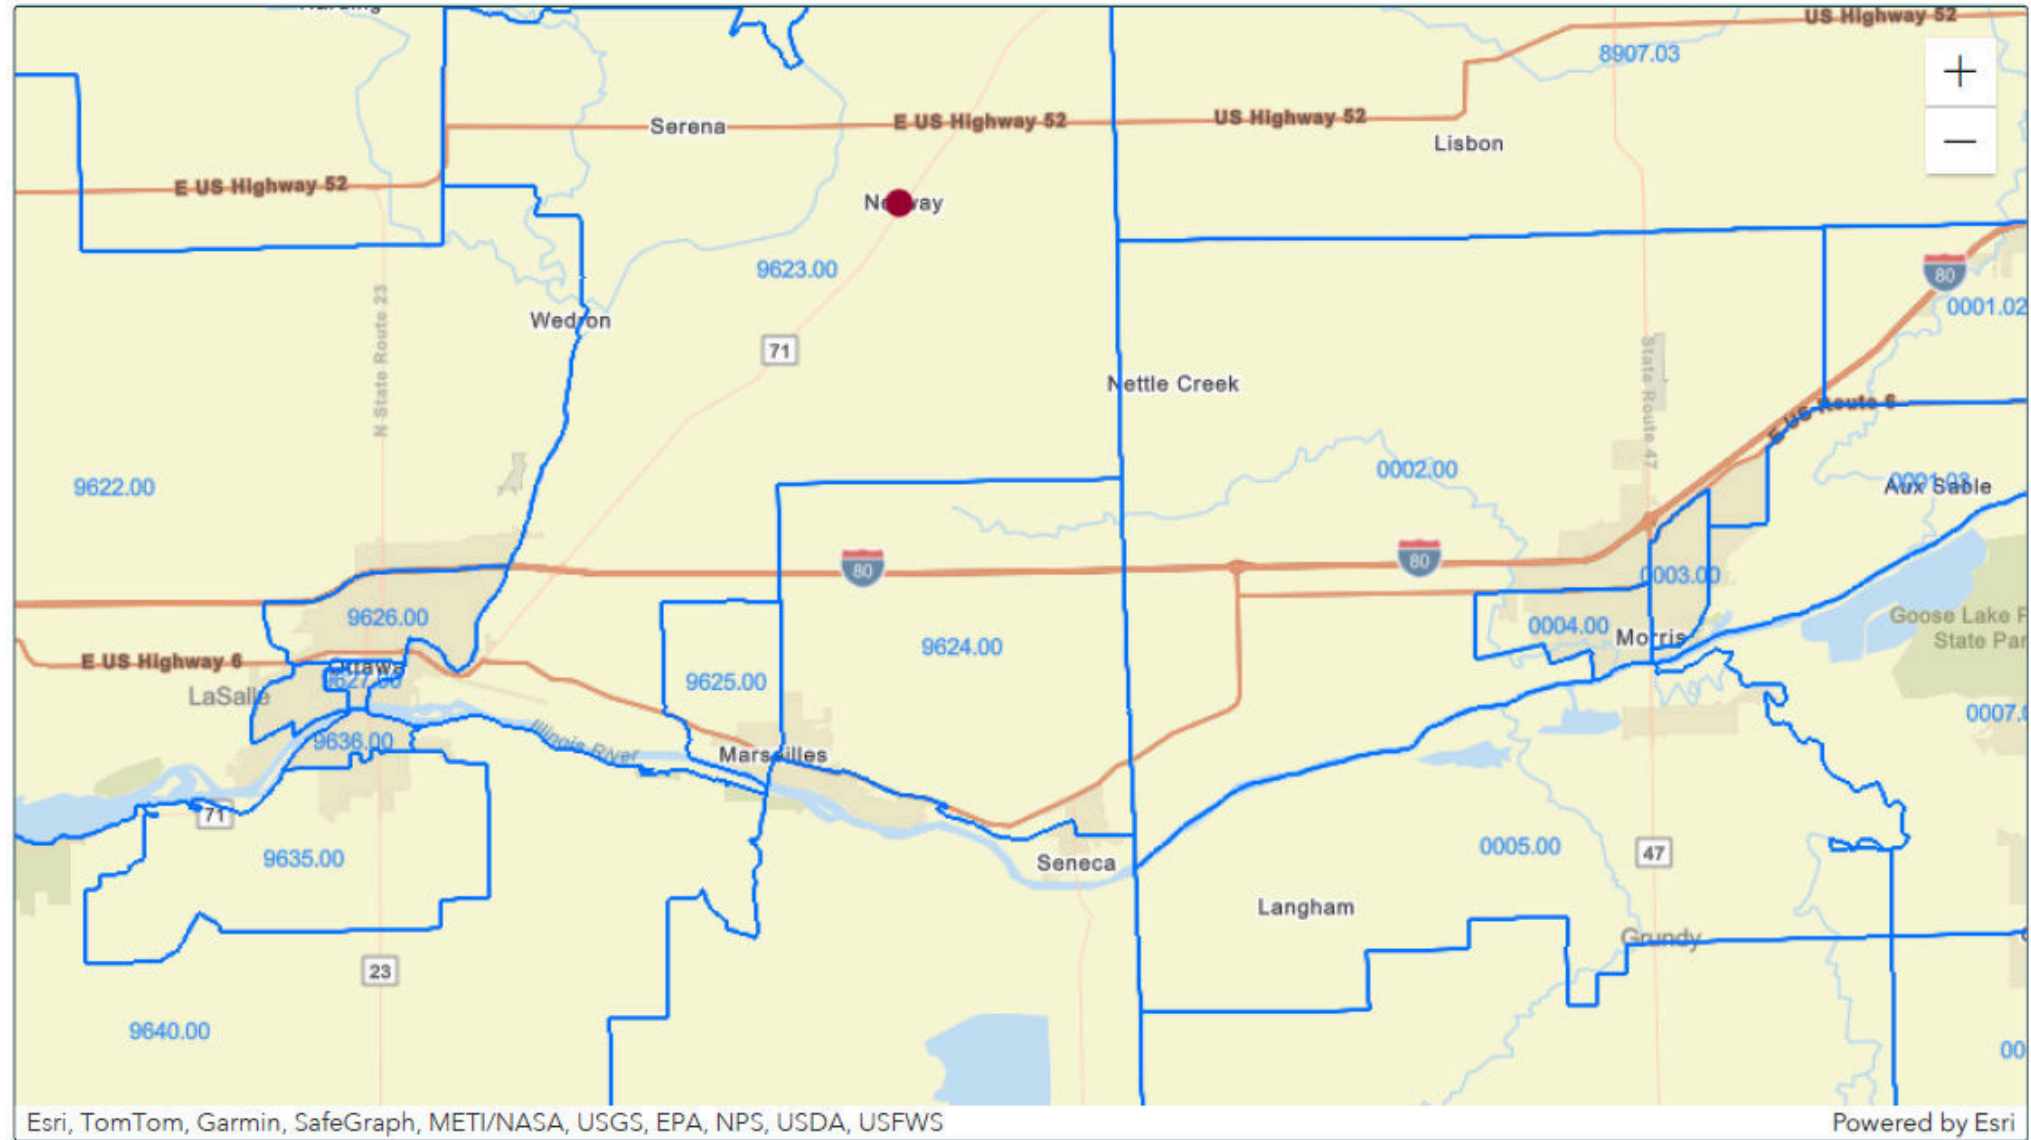

● Matched Address: 328 S McCoy St, Granville, Illinois, 61326
 MSA: NA - NA (Outside of MSA) || State: 17 - ILLINOIS || County: 155 - PUTNAM COUNTY || Tract Code: 9545.00

● Selected Tract
 MSA: || State: || County: || Tract Code:

 FFIEC Geocoding/Mapping System -- 2024

 Matched Address: 130 E Si Johnson Ave, Sheridan, Illinois, 60551
MSA: NA - NA (Outside of MSA) || State: 17 - ILLINOIS || County: 099 - LASALLE COUNTY || Tract Code: 9623.00

 Selected Tract
MSA: || State: || County: || Tract Code:

● Matched Address: 3654 N Il Route 71, Sheridan, Illinois, 60551
MSA: NA - NA (Outside of MSA) || State: 17 - ILLINOIS || County: 099 - LASALLE COUNTY || Tract Code: 9623.00

● Selected Tract
MSA: || State: || County: || Tract Code: